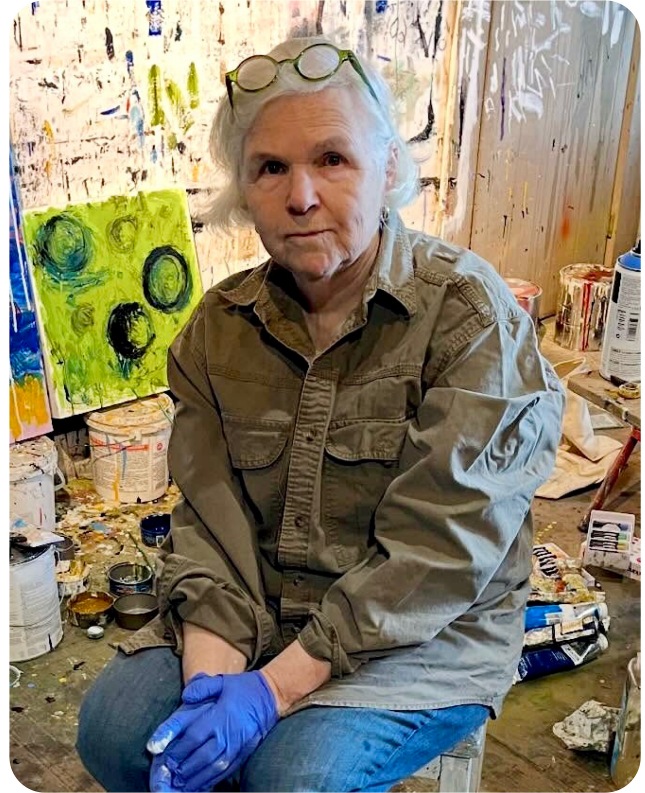

[View this email in your browser](#)

[Elisabeth Condon](#) (l) and [Sara Farrell Okamura](#) (r). Join Our Conversation Tomorrow, Saturday June 6 at 2pm, in the LABspace Courtyard.

Conversation with
Sara Farrell Okamura,
Led by Elisabeth Condon:
SATURDAY 2PM

Sara Farrell Okamura:
On The Precipice

Solo Exhibition of Paintings

Please Note 2-Mile Detour On Route 23

Hello friends!

Please join us **Tomorrow, Saturday June 6, at 2pm** for a Conversation with Sara Farrell Okamura, led by Elisabeth Condon